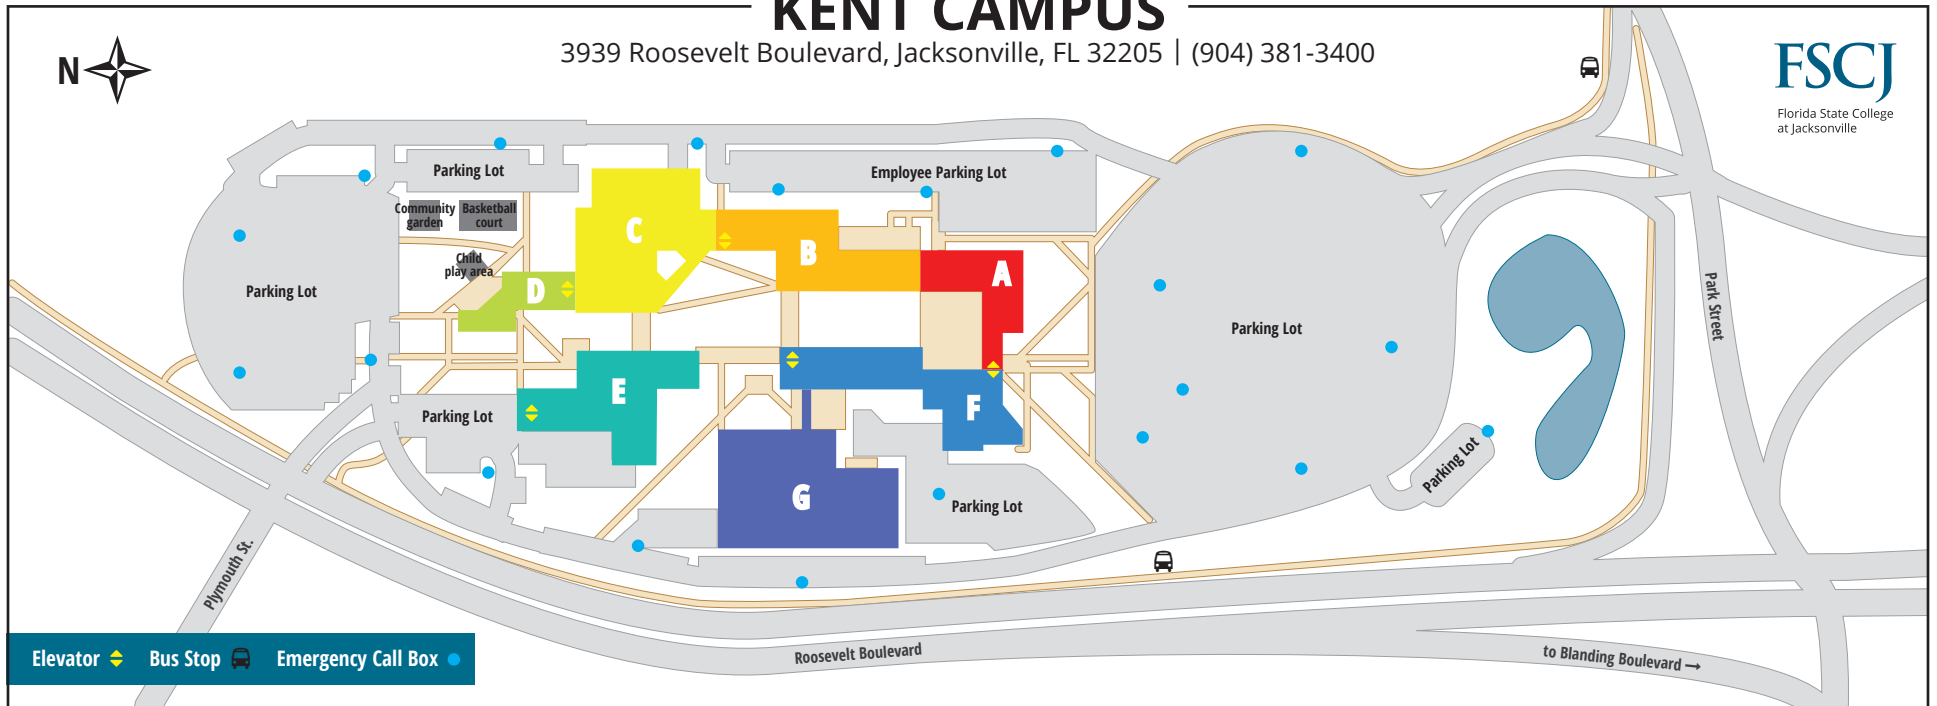

# KENT CAMPUS

3939 Roosevelt Boulevard, Jacksonville, FL 32205 | (904) 381-3400

## BUILDING A

Assessment & Certification Center, Campus Operations, Classrooms, Faculty Offices, Florida Small Business Development Center (FSBDC) Visiting Dean's Office

## BUILDING D

Accounting and Business Studies; Child Care Center; Classrooms; Conference Rooms; Dean's Office for Business; Labs; Logistics, Supply Chain Management & Office Systems; Teaching Auditorium

## BUILDING F

Campus Telepresence Room, Classrooms, Dean's Office for Communications, Jacksonville Women's Business Center (JWBC), Liberal Arts and Sciences, Main Auditorium, Office of Paralegal Studies and Interior Design, Security Office